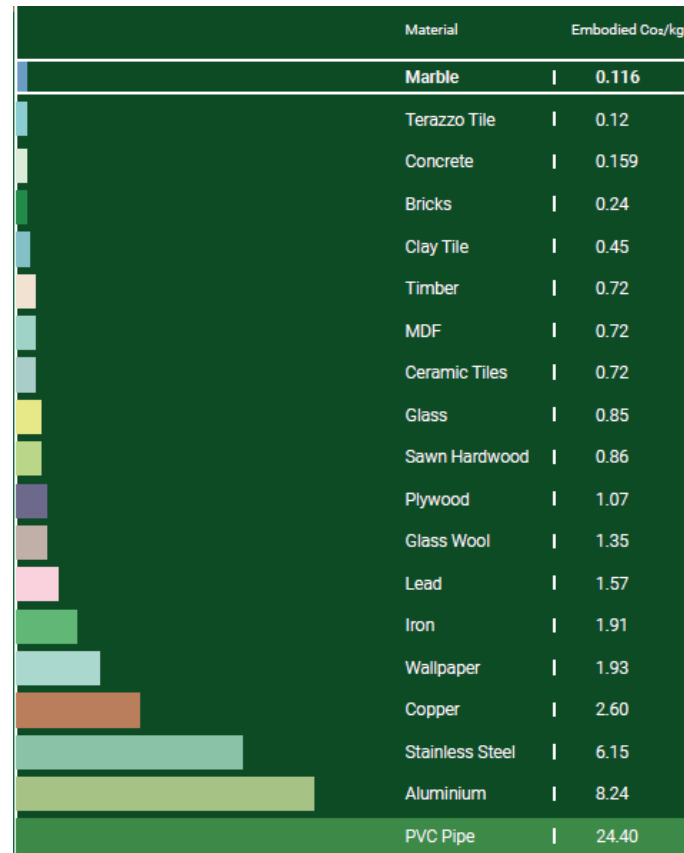

SUSTAINABILITY & RESPONSIBILITY

Runs through our philosophy & operations

COMMITMENT

- ✓ LEED Certified Materials
- ✓ 80% energy savings from RES
- ✓ 85% water recycling
- ✓ Electric & hybrid vehicles
- ✓ FCS certified materials & paper
- ✓ Artificial surfaces 100% natural
- ✓ 2nd chance at scrap marble
- ✓ Stonetech Academy – Training
- ✓ Consultant agency

CO2/KG FOOTPRINT / FOR PROCESSED TILES

ISO 14064,
International Standard for GHG Emissions Inventories and Verification