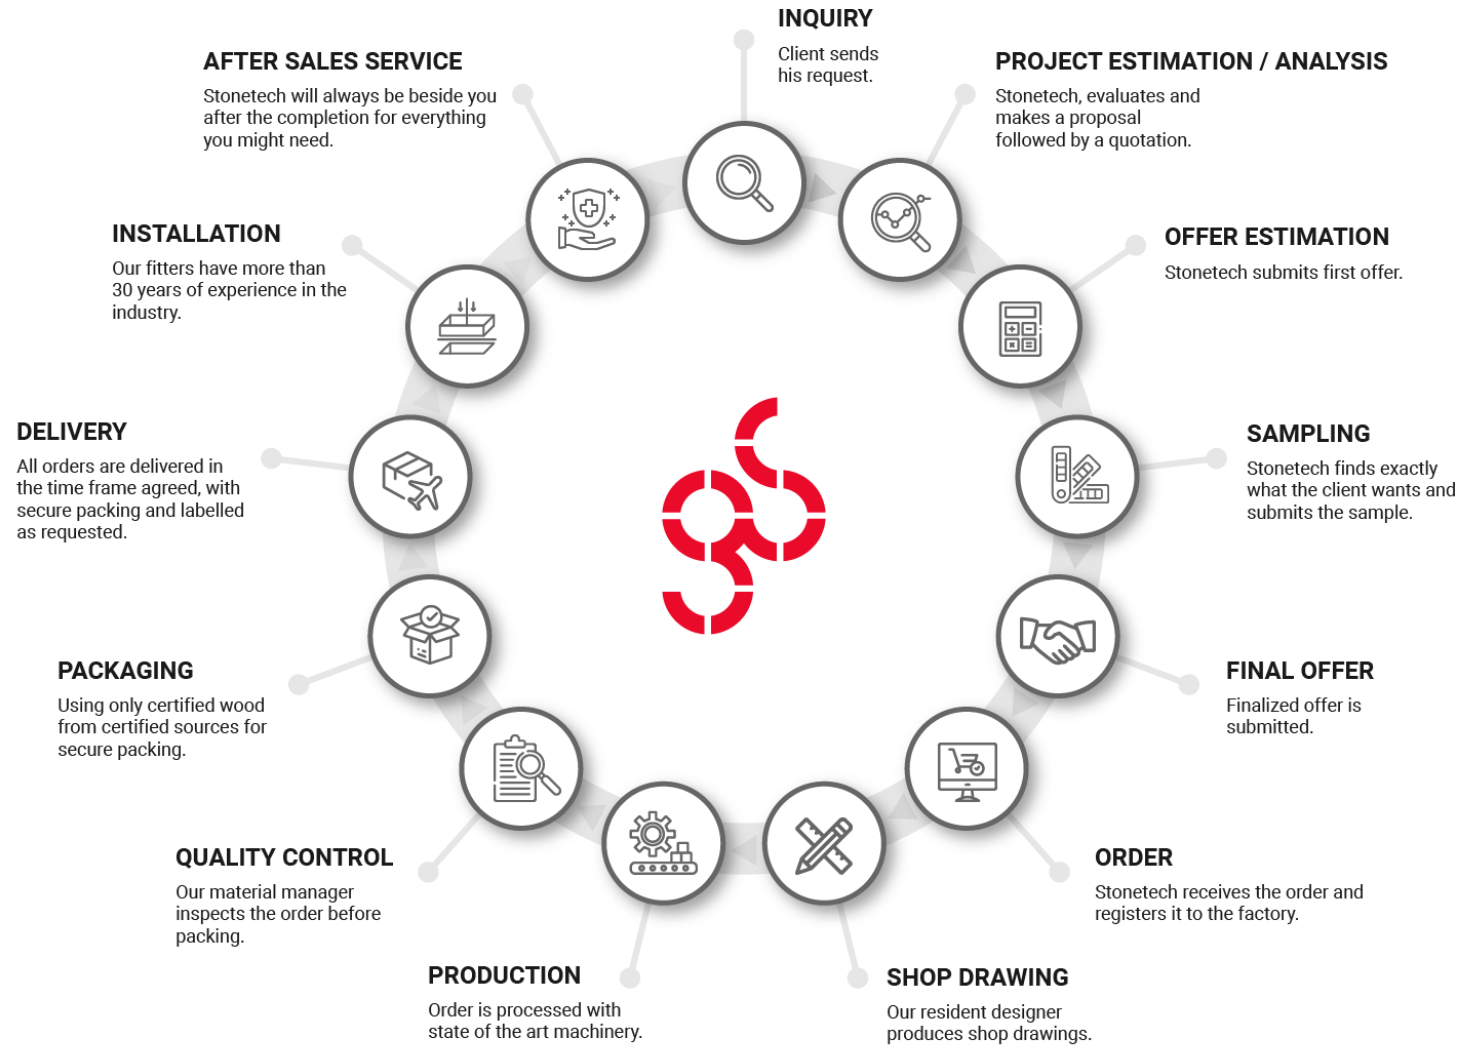

The design department supervises and monitors the entire process, until the final inspection of each product.

- Order management
- Drafting
- Digital Dry Lay
- Slab Management
- Photo Capturing / Digitization
- Edge Polishing- Finishing
- Surface final treatments – Sealing
- Quality control – Labeling
- Physical Dry Lay
- Packaging & Loading