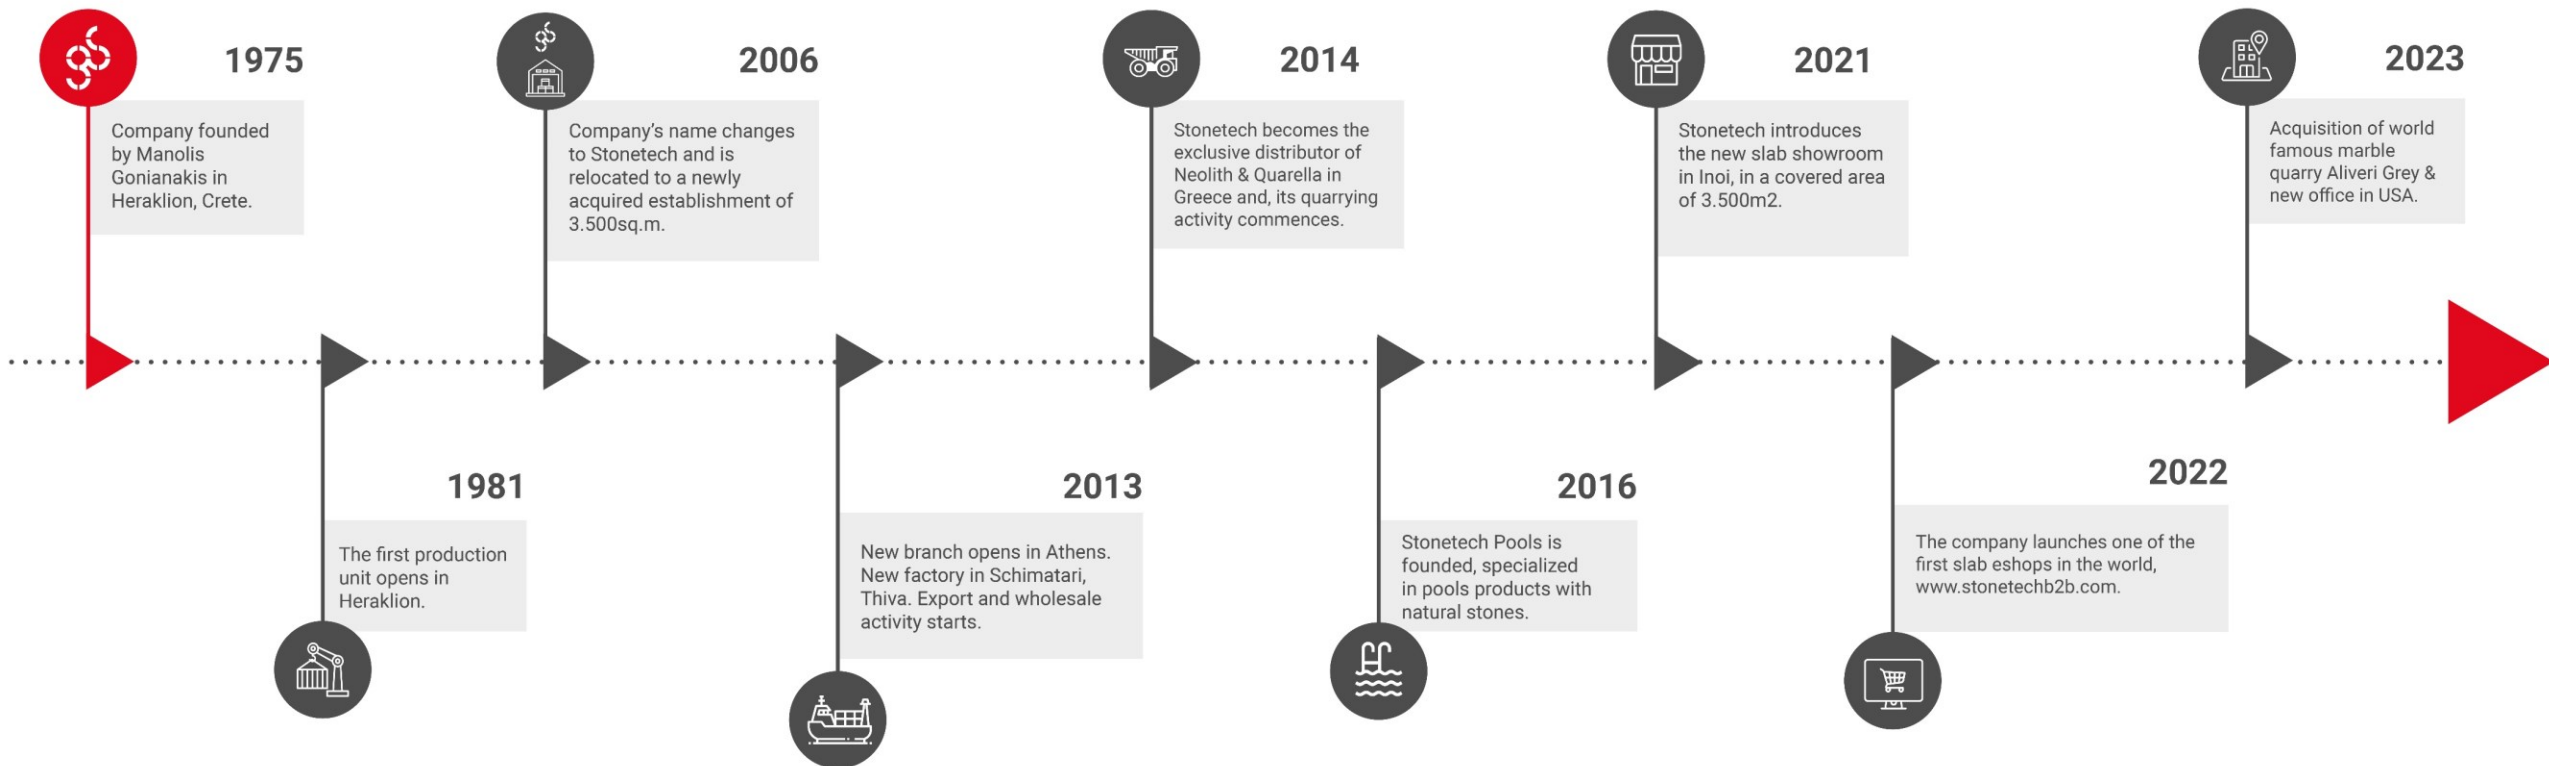

MILESTONES